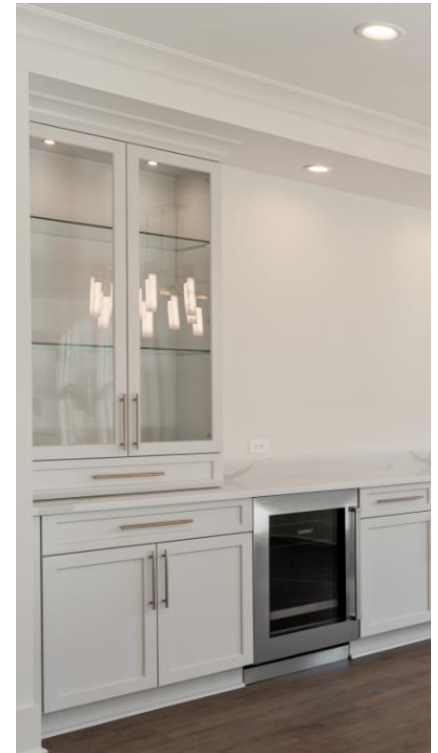

# SCULLERY

COUNTERTOPS  
Catherine

Hutches

Base

- Base Cabinets
- 2 **Single** Door Glass Hutches w/ Glass
- Sink Centered Between Hutch Cabinets
- Wine Fridge

\*Photo not representative of actual layout