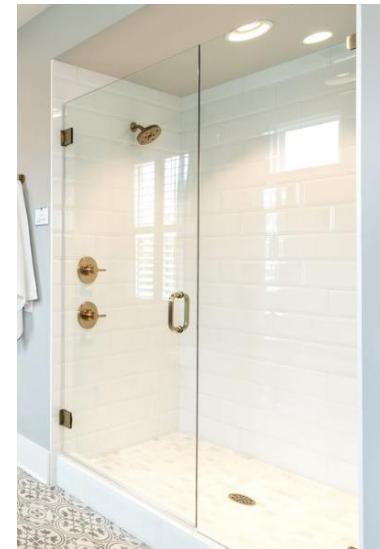

# GUEST BATH

COUNTERTOPS  
Charlemagne

VANITY  
Robertson 30" Navy  
w/ Gold Hardware

WALL TILE  
Artistic Reflections –  
Runningbond Horizontal

Frameless Shower Door

HARDWOOD  
Harbourlin – Gravel Shore

TILE SHOWER FLOOR  
Divinium – Zion - Basket Weave

# BEDROOM 2