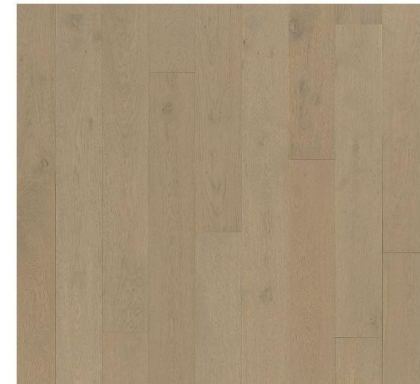

HARDWOOD
Harbourlin – Gravel Shore