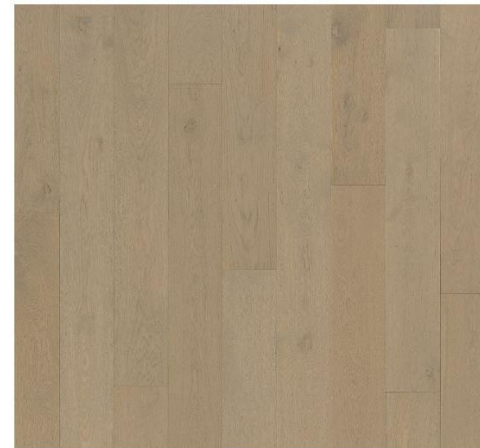

PAINT – TRIM COLOR
SW7008 Alabaster

PAINT – MAIN COLOR
SW9166 Drift Of Mist