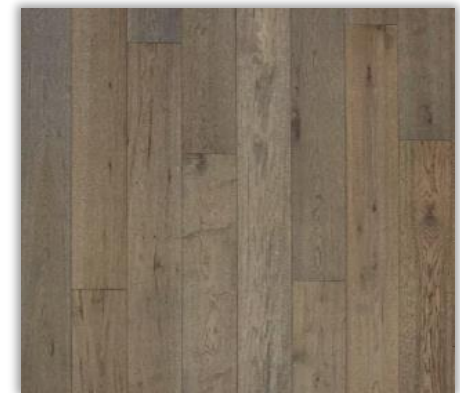

VIP GUEST SUITE

VERTICAL 1X4 BATTENS

PAINT COLOR
SW7042 Shoji White

HARDWOOD

Note – For illustrative purposes and to help represent the selections made, shown in detail on the Classica Client Selection Sheets for this home. Selections may change and such changes might not be reflected on these representation sheets. Further, there is no way to accurately ensure colors are printed correctly on these sheets and should not be relied upon.