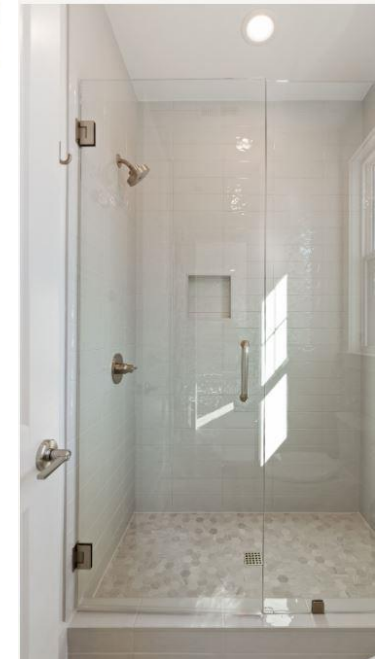

PRIMARY BATHROOM

COUNTERTOPS

WALL TILE

SHOWER FLOOR

FLOOR TILE

Frameless Shower Door

Note – For illustrative purposes and to help represent the selections made, shown in detail on the Classica Client Selection Sheets for this home. Selections may change and such changes might not be reflected on these representation sheets. Further, there is no way to accurately ensure colors are printed correctly on these sheets and should not be relied upon.

VIP GUEST SUITE BATH

COUNTERTOPS

WALL TILE
w/ ACCENT

SHOWER FLOOR
& VERTICAL ACCENET
STRIP

FLOOR TILE

Frameless Shower Door

Note – For illustrative purposes and to help represent the selections made, shown in detail on the Classica Client Selection Sheets for this home. Selections may change and such changes might not be reflected on these representation sheets. Further, there is no way to accurately ensure colors are printed correctly on these sheets and should not be relied upon.

BEDROOM 3

VERTICAL SQUARE GROOVE

PAINT COLOR
SW7042 Shoji White

HARDWOOD

Note – For illustrative purposes and to help represent the selections made, shown in detail on the Classica Client Selection Sheets for this home. Selections may change and such changes might not be reflected on these representation sheets. Further, there is no way to accurately ensure colors are printed correctly on these sheets and should not be relied upon.

BEDROOM 3 FULL BATH

COUNTERTOPS

WALL TILE

Rag &
Bone

FLOOR TILE

Tub/Shower

Note – For illustrative purposes and to help represent the selections made, shown in detail on the Classica Client Selection Sheets for this home. Selections may change and such changes might not be reflected on these representation sheets. Further, there is no way to accurately ensure colors are printed correctly on these sheets and should not be relied upon.