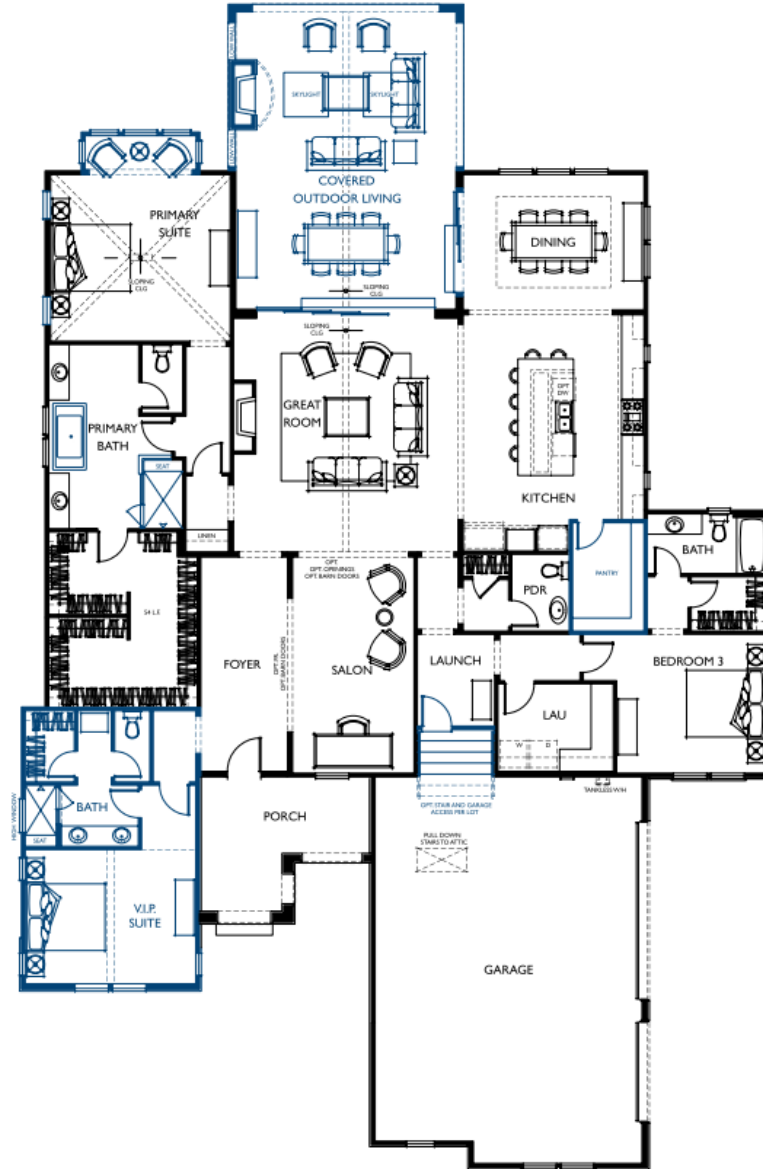

The French Cottage Montecito

Davidson Retreat 2

Discuss with Sales Manager to get specifics on the home to be purchased. Photo reflects the color and finishes for this custom home.

CUSTOM FLOORPLAN

Elevation (exterior rendering of home) and floorplan are provided for illustrative use only and may vary from actual home built. Details, including, but limited to, windows, roofing, colors, closets or other items may vary. Discuss with Sales Manager to get specifics on the home to be purchased.

KITCHEN PERIMETER

COUNTERTOPS

Wood Hood
*Painted Cabinet Color

LAYOUT

- Cabinets to Ceiling
- Glass Outer Cabinets with Mullions
- Drawer Stacks
- Wood Hood

Balboa Mist

BACKSPASH

Note – For illustrative purposes and to help represent the selections made, shown in detail on the Classica Client Selection Sheets for this home. Selections may change and such changes might not be reflected on these representation sheets. Further, there is no way to accurately ensure colors are printed correctly on these sheets and should not be relied upon.