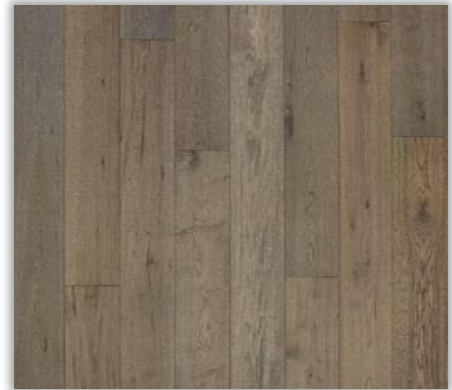

HARDWOOD

Note – For illustrative purposes and to help represent the selections made, shown in detail on the Classica Client Selection Sheets for this home. Selections may change and such changes might not be reflected on these representation sheets. Further, there is no way to accurately ensure colors are printed correctly on these sheets and should not be relied upon.