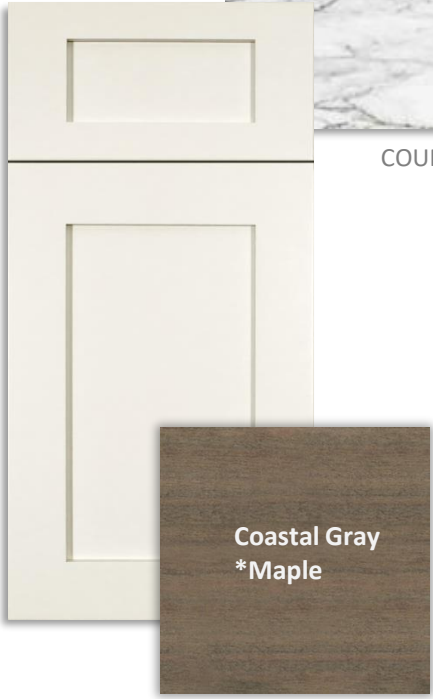

SHOWER FLOOR
& VERTICAL ACCENET
STRIP