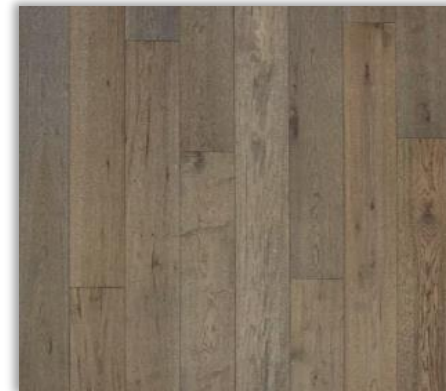

HARDWOOD

Note – For illustrative purposes and to help represent the selections made, shown in detail on the Classica Client Selection Sheets for this home. Selections may change and such changes might not be reflected on these representation sheets. Further, there is no way to accurately ensure colors are printed correctly on these sheets and should not be relied upon.