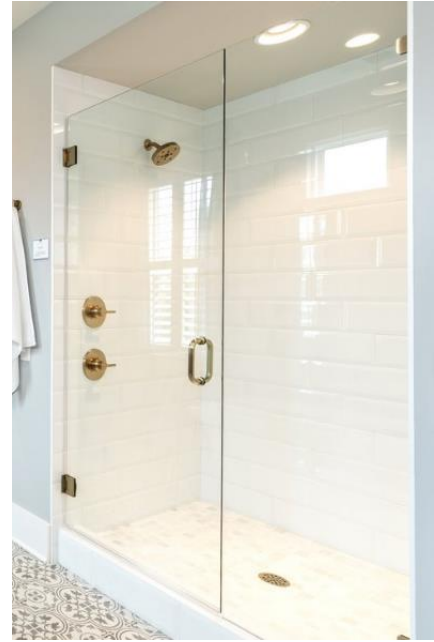

BASEMENT GUEST VIP BATH

THE PALISADES
CHARLOTTE NC

COUNTERTOPS

WALL TILE

Pepper

TILE SHOWER FLOOR

FLOOR TILE

Frameless Shower Door