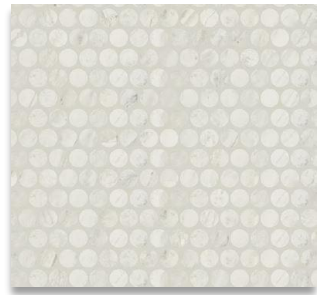

1ST FLOOR GUEST BATH

THE PALISADES
CHARLOTTE NC

COUNTERTOPS

WALL TILE

TILE SHOWER FLOOR

Basil

FLOOR TILE
*Herringbone

Frameless Shower Door